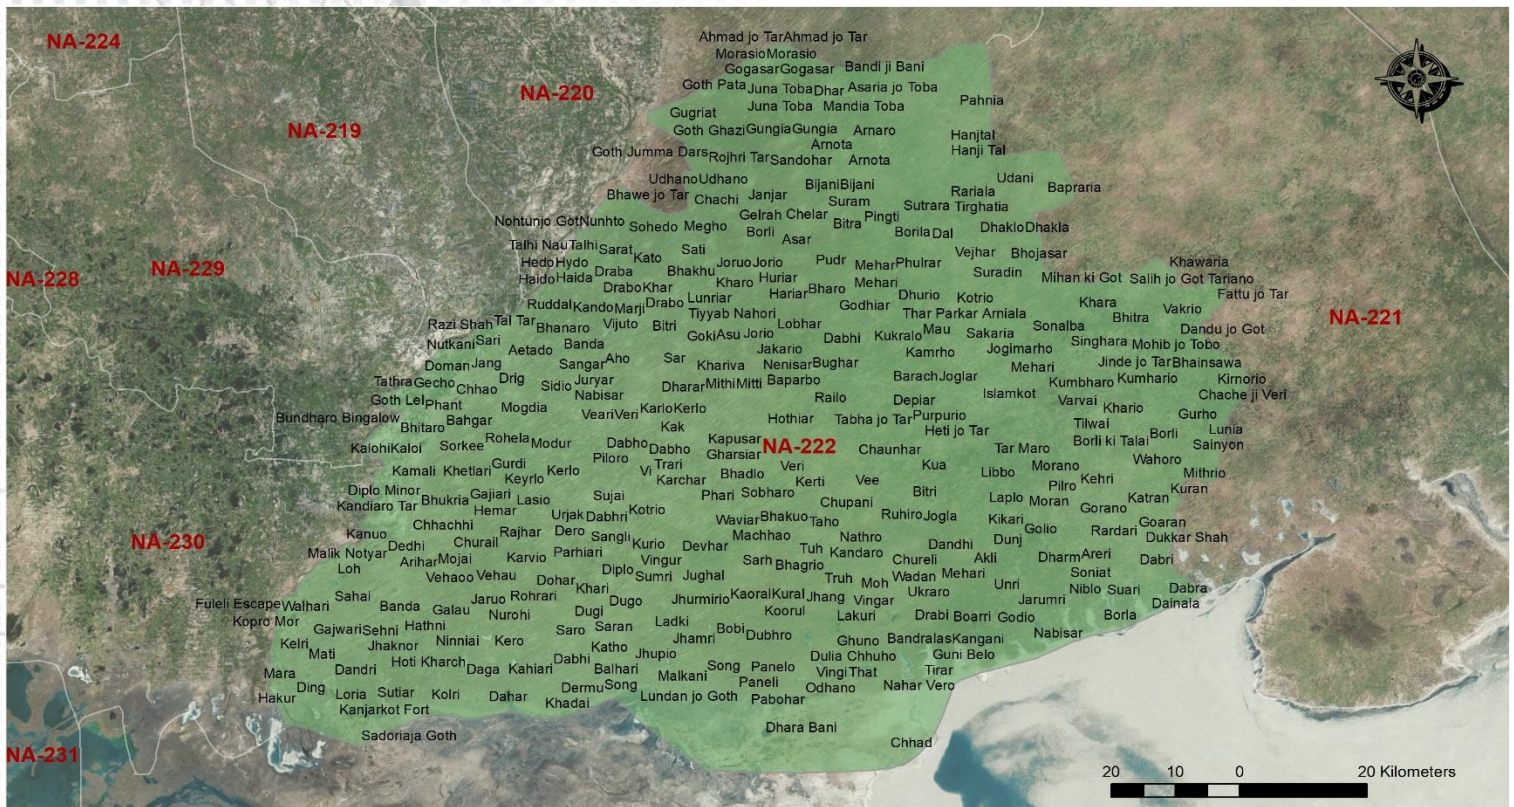

CONSTITUENCY PROFILE

NA-222 THARPARKAR-II

SINDH

CONSTITUENCY POPULATION

810,712

VOTER STATISTICS

Male

184,541

Female

147,274

Total

331,815

41%

of the total population are registered as voters

POLLING STATIONS

60

AVERAGE VOTER AT POLLING STATION

899

AVERAGE VOTER AT POLLING BOOTH

307

LIST OF CONTESTING CANDIDATES

#	Name	Name of Political Party
1	Arbab Amir Amanullah	Independent
2	Arbab Anwer Jabber	Independent
3	Arbab Togachi Fawad Razzaq	Independent
4	Arbab Zakarullah	Grand Democratic Alliance
5	Arbab Ghulam Rahim	Independent
6	Arbab Lutfullah	Independent
7	Tulchhi Bai	Independent
8	Abdul Ghani	Allah-o-Akbar Tehreek
9	Kanwar Kumar	Independent
10	Gianchand	Independent
11	Muhammad Ramzan	Tehreek-e-Labaik Pakistan
12	Muhammad Mean	Independent
13	Mahesh Kumar Malani	Pakistan Peoples Party Parliamentarians
14	Hemoon	Independent